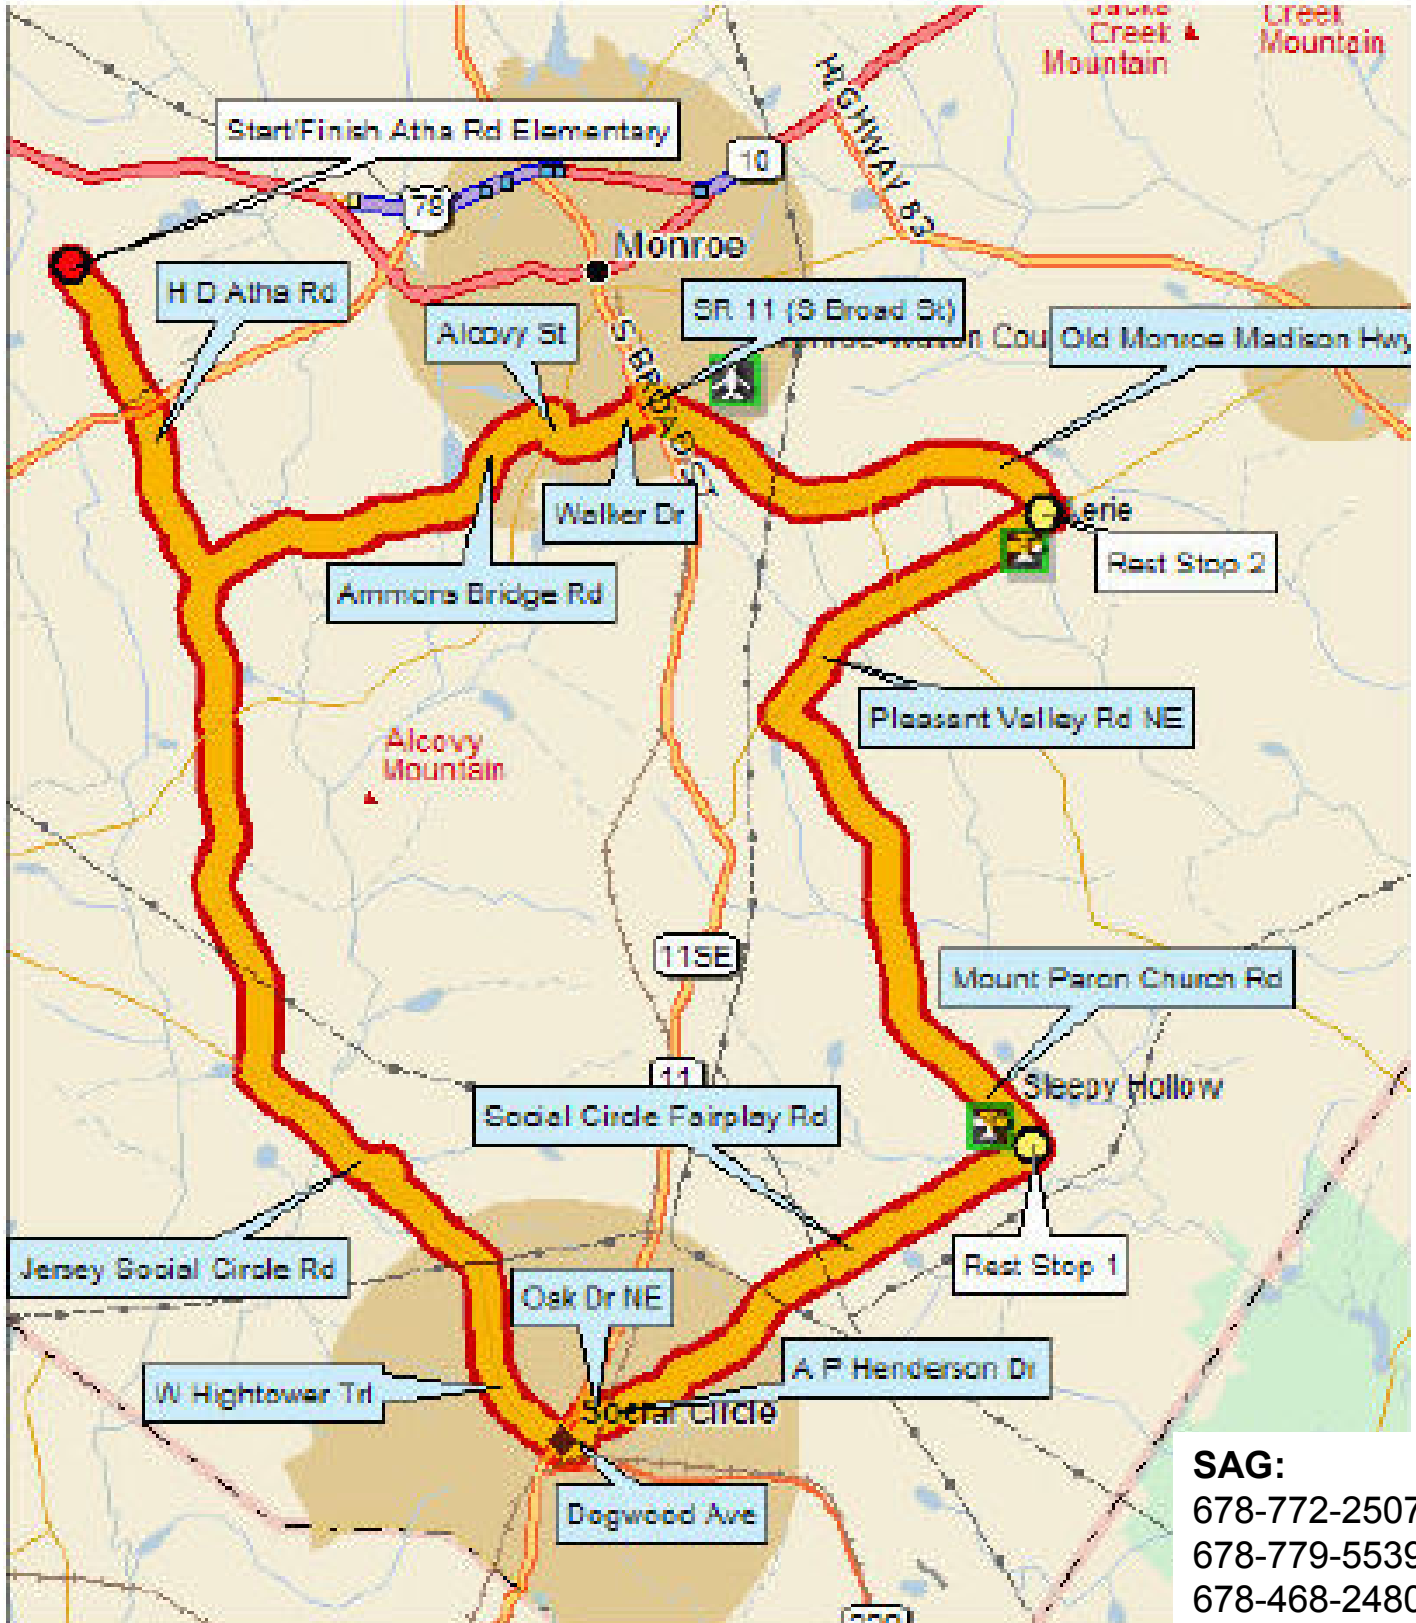

Tony Serrano Century Ride

35-Mile Route (Yellow Road Markings)

SAG:
678-772-2507
678-779-5539
678-468-2480

Tony Serrano Century Ride

35-Mile Route (Yellow Road Markings)

Miles	Turn		Road	Total
	Start	at	Atha Rd Elementary	0.0
	Go right (SSE)	on	H D Atha Rd	0.0
7.07	Turn left (SE)	on to	Jersey Social Circle Rd	7.1
2.46	Continue (SSE)	on to	W Hightower Trl	9.5
1.74	Go straight (ESE)	on to	E Hightower Trl (Cross GA-11)	11.3
0.12	Turn left (NNE)	on to	Dogwood Ave	11.4
0.36	Turn right (SSE)	on to	Oak Dr NE	11.8
0.07	Turn left (ENE)	on to	A P Henderson Dr	11.8
0.25	Keep right (ENE)	on to	Fairplay Dr	12.1
1.43	Continue (NE)	on to	Social Circle Fairplay Rd	13.5
2.55	Turn left (NNW)	on to	Mount Paron Church Rd	16.1
0.03	Stop	at	Rest Stop 1 (White Oak Farm)	16.1
0.00	Continue (NNW)	on	Mount Paron Church Rd	16.1
4.33	Turn right (NE)	on to	Pleasant Valley Rd NE	20.4
2.78	Turn left (NNW)	on to	Old Monroe Madison Hwy	23.2
0.02	Stop	at	Rest Stop 2	23.2
0.00	Continue (WNW)	on to	Old Monroe Madison Hwy	23.2
3.36	Go straight (WNW)	on to	Atha St	26.6
0.39	Turn left (SSE)	on to	SR 11 (S Broad St)	27.0
0.06	Turn right (WSW)	on to	Walker Dr	27.0
0.85	Turn right (NNE)	on to	Alcovy St	27.9
0.11	Turn left (WSW)	on to	Ammons Bridge Rd	28.0
3.39	Turn right (NNW)	on to	H D Atha Rd	31.4
2.87	Finish	at	Atha Rd Elementary	34.2